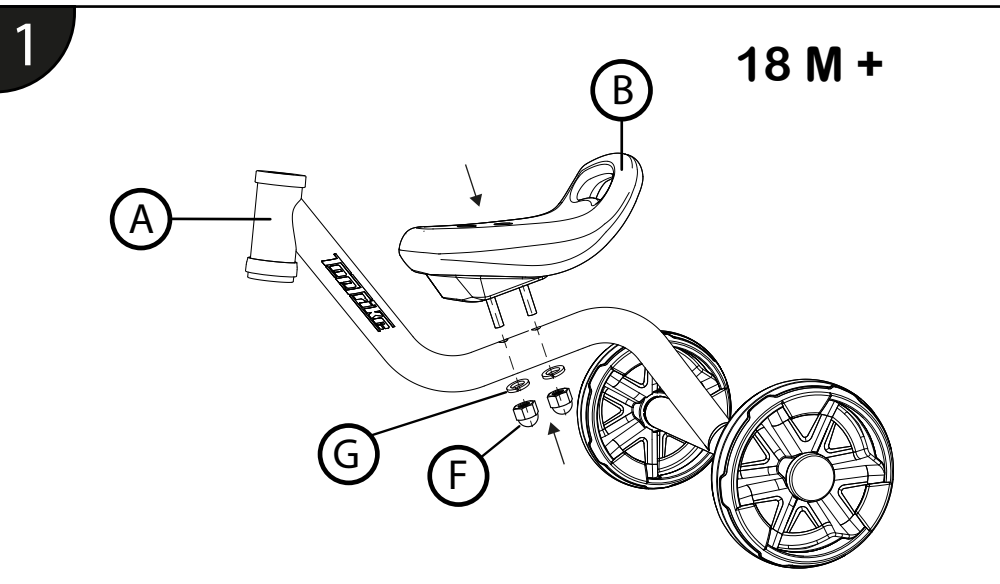

TopRike
64310 **GRUISER**

beleduc

beleduc Lernspielwaren GmbH
Heinrich-Heine-Weg 2
09526 Olbernhau / Germany
www.beleduc.de

Contents Important: Please retighten the screws after 14 days and then at regular intervals
NOTE: Please read instructions before starting to assemble

<p>A</p> <p>X1</p>	<p>B</p> <p>X1</p>		
<p>C</p> <p>X1</p>	<p>D</p> <p>X1</p>	<p>E</p> <p>X1</p>	
<p>F</p> <p>X2</p>	<p>G</p> <p>X2</p>	<p>H</p> <p>X1</p>	<p>I</p> <p>X1</p>

ADULT ASSEMBLY REQUIRED.

⚠ WARNING ! ⚠
(only during the construction)
CHOKING HAZARD- Small parts.
Not for children under 3 years