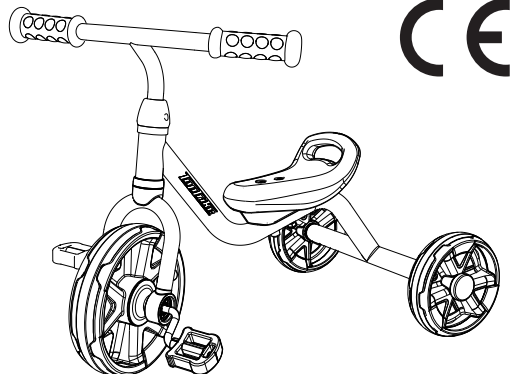

TopRike
64310 **GRUISER**

beleduc

beleduc Lernspielwaren GmbH
Heinrich-Heine-Weg 2
09526 Olbernhau / Germany
www.beleduc.de

Contents Important: Please retighten the screws after 14 days and then at regular intervals
NOTE: Please read instructions before starting to assemble

<p>A</p> <p>X1</p>	<p>B</p> <p>X1</p>		
<p>C</p> <p>X1</p>	<p>D</p> <p>X1</p>	<p>E</p> <p>X1</p>	
<p>F</p> <p>X2</p>	<p>G</p> <p>X2</p>	<p>H</p> <p>X1</p>	<p>I</p> <p>X1</p>

ADULT ASSEMBLY REQUIRED.

⚠ WARNING ! ⚠
(only during the construction)
CHOKING HAZARD- Small parts.
Not for children under 3 years