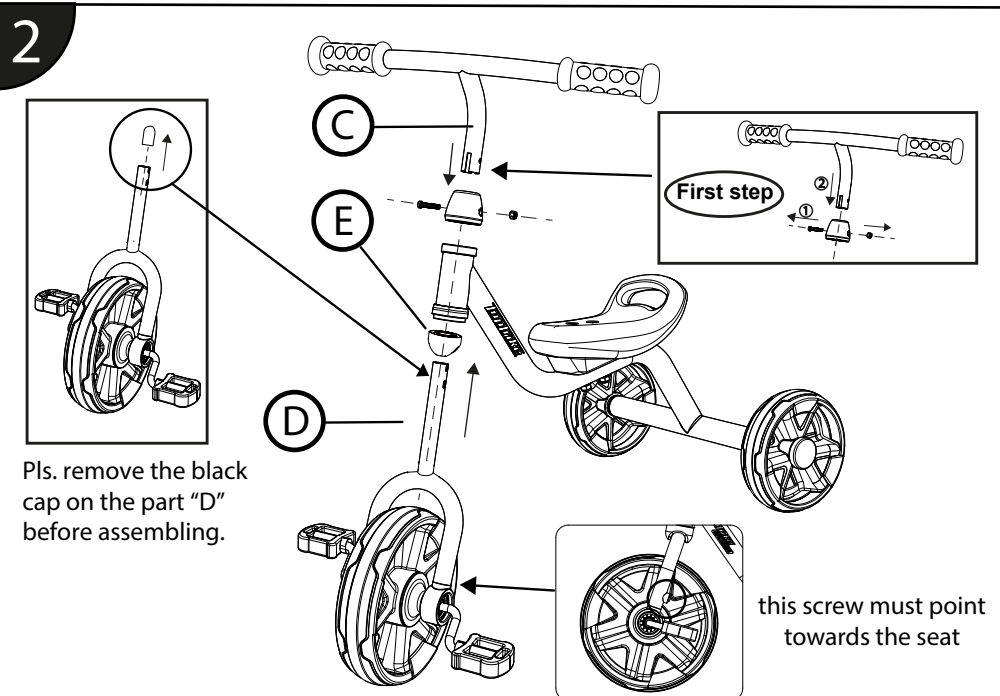

TopRike
64310 **GRUISER**

beleduc

beleduc Lernspielwaren GmbH
Heinrich-Heine-Weg 2
09526 Olbernhau / Germany
www.beleduc.de

Contents Important: Please retighten the screws after 14 days and then at regular intervals
NOTE: Please read instructions before starting to assemble

<p>A</p> <p>X1</p>	<p>B</p> <p>X1</p>		
<p>C</p> <p>X1</p>	<p>D</p> <p>X1</p>	<p>E</p> <p>X1</p>	
<p>F</p> <p>X2</p>	<p>G</p> <p>X2</p>	<p>H</p> <p>X1</p>	<p>I</p> <p>X1</p>

ADULT ASSEMBLY REQUIRED.

⚠ WARNING ! ⚠
(only during the construction)
CHOKING HAZARD- Small parts.
Not for children under 3 years